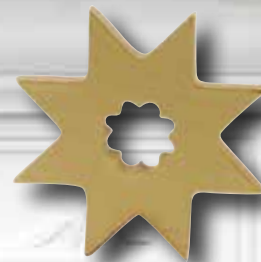

0263

0266

DECK THE HALLS

Christmas Countdown

0262

0262 'I SAW THAT. SANTA'
(decoración de escritorio)
Sit this wood sign next to the cookies for Santa to see. 7" x 7" x 1-1/2". $20.00

0264

0267 CHRISTMAS CALENDAR WITH 'MOVABLE' GOLD STAR
(decoración de escritorio)
Children and adults will love moving the star everyday closer to Christmas. 24" x 2-1/2" x 1/2". $25.00

0267

MOVABLE STAR

Move the gold star everyday to show everyone when Christmas will be here.