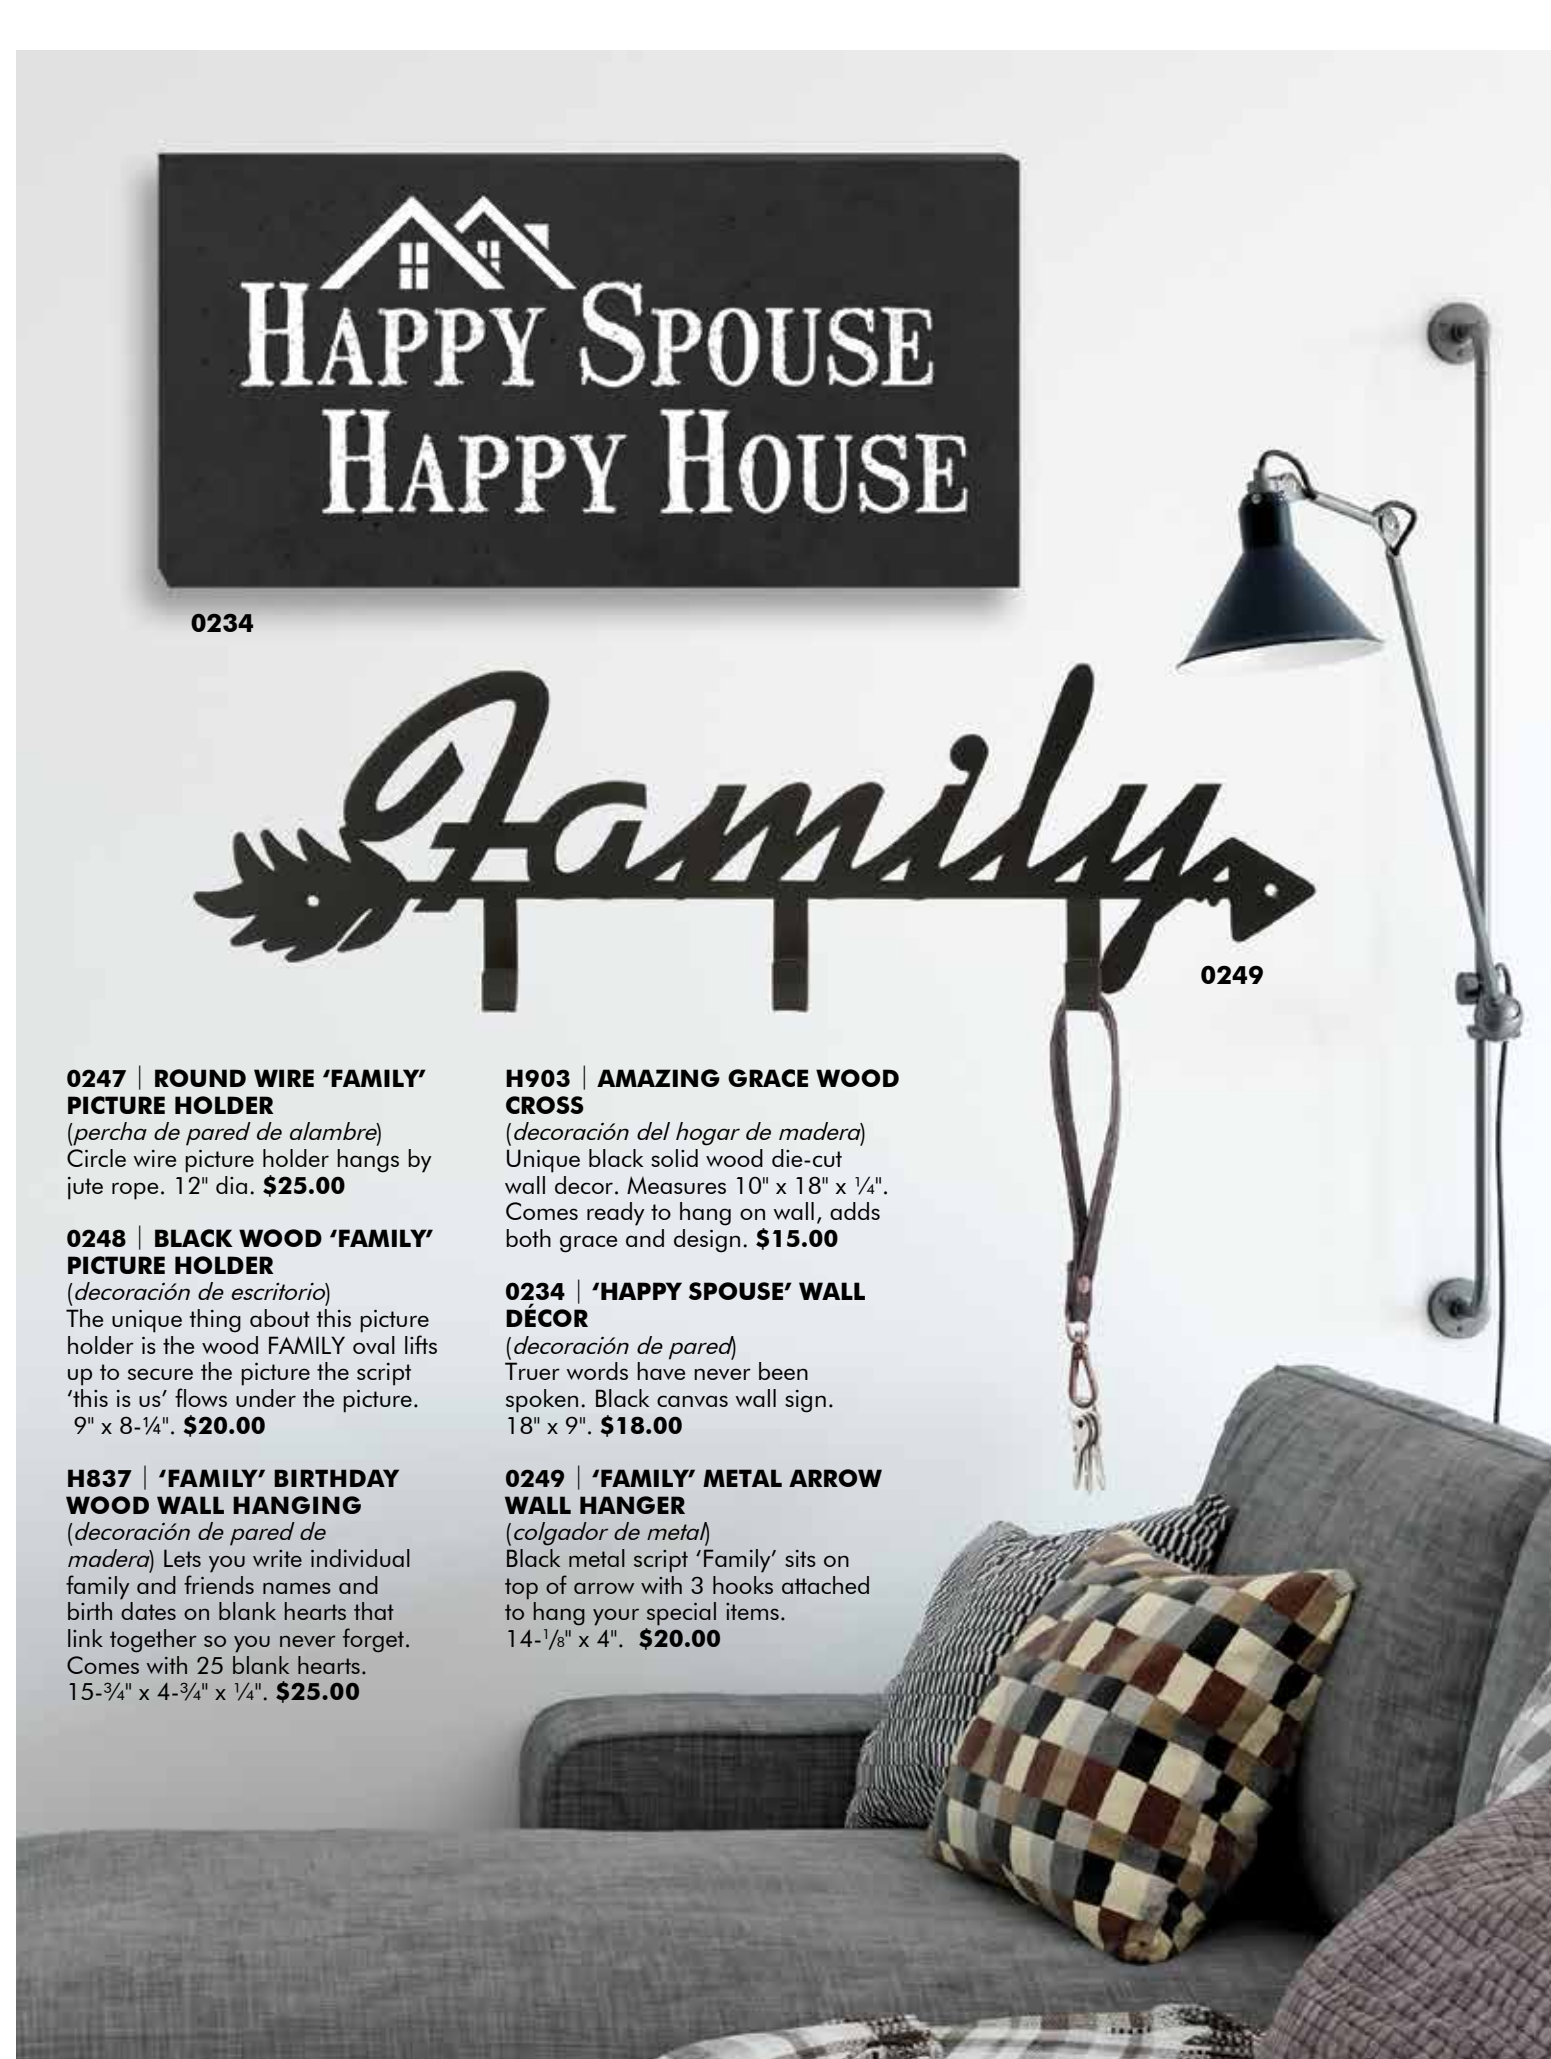

Show them  
**Family Matters**

**0245**  
**'FAMILY RULES' WOOD**  
**SIGN**

*(letrero de madera)*  
 Useful 'Family Rules' printed on white wood and hanging from jute rope. Perfect for family rooms. 6-3/4" x 15-3/4".  
**\$20.00**

**0246**  
**PRAYER BOARD WITH**  
**CHALKBOARD**

*(letrero de madera)*  
 "Matthew 21:22" scripture printed on white distressed wood with black chalkboard. 11-3/4" x 15-3/4".  
**\$25.00**

0247

0248

0234