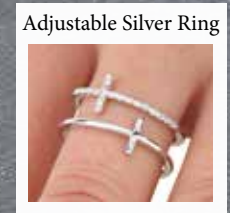

STATEMENT
PIECES
FEATURING
CLASSIC
SILVER.

0109
SILVER GEOMETRIC MOON NECKLACE
(collar)
Large matte silver hammered geometric shapes linked together in this stand out necklace. Chain 17-1/2"L, extender 3"L. **$20.00**

J957
PRAYER WRAP BRACELET
(brazalete)
Silver wrap bracelet with crystal accents and cross charm displays the Lord's Prayer. Stretchable, one size fits most. **$25.00**

LEAD FREE & NICKEL FREE