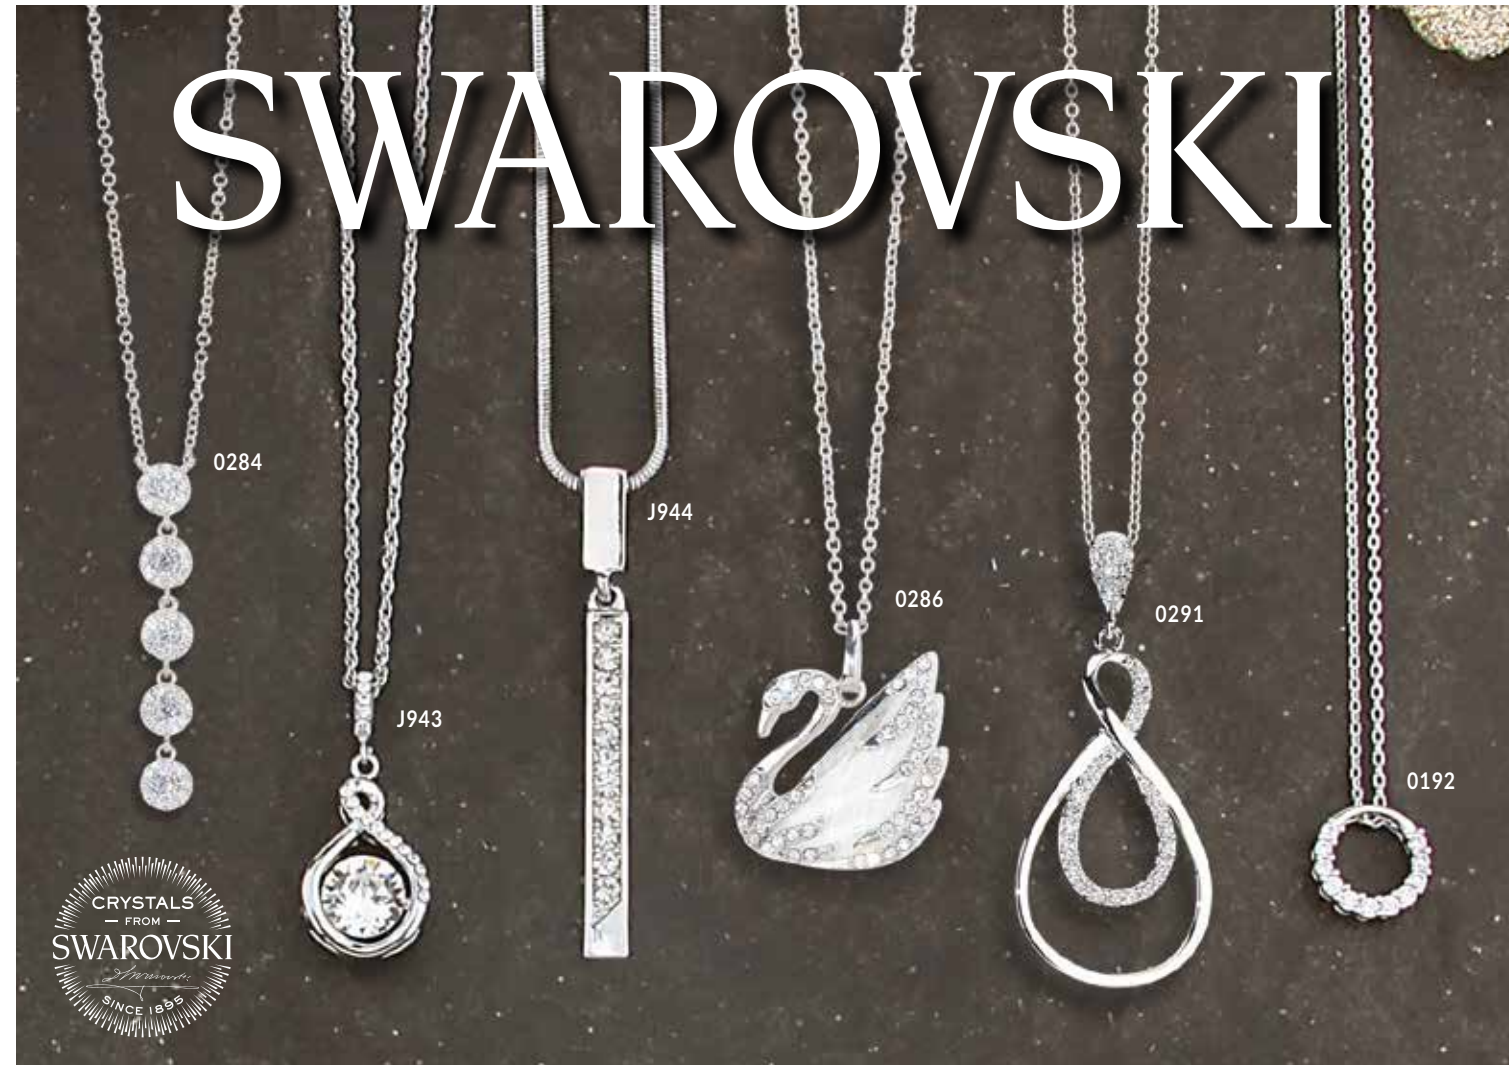

SWAROVSKI

J179 SWAROVSKI® CRYSTAL SPIRAL SEMI HOOP EARRINGS
(pendientes)
A classy twist on an elegant, crystal studded semi hoop earrings. Hypo-allergenic. 1" dia. **$25.00**

0297 SWAROVSKI® CRYSTAL DROP EARRINGS
(pendientes)
Silver Swarovski® crystal drop earrings with small crystal embellishments on French hook. 7/8"L. **$25.00**

0284 SWAROVSKI® DESCENDING DROP NECKLACE
(collar)
Five descending drop Swarovski® crystal pendants hang on a silver 17"L chain with 3"L extender. **$20.00**

J943 SWAROVSKI® CRYSTAL INFINITY SILVER NECKLACE
(collar)
With infinity symbol that hugs around a classic solitaire stone, perfect for everyday wear. Pendant 1"L, chain 17"L, extender 2"L. **$25.00**

J944 VERTICAL BAR SWAROVSKI® STUDED SILVER PENDANT NECKLACE
(collar)
Crystal encrusted bar, trendy and wearable. A unique piece with great sparkles. Pendant 2"L, chain 17"L, extender 2"L. **$25.00**

CREATE YOUR STYLE

0286 SILVER SWAN SWAROVSKI® NECKLACE
(collar)
Swarovski® crystal embellished swan pendant in silver on a 17"L silver chain and 3"L extension. **$20.00**

0291 SWAROVSKI® DOUBLE INFINITY PENDANT NECKLACE
(collar)
Double infinity pendant with Swarovski® crystals on a silver chain. Pendant 1-1/2"L, chain 17"L, extender 2"L. **$19.00**

0192 SWAROVSKI® CRYSTAL STUDED CIRCLE PENDANT NECKLACE
(collar)
Silver necklace with round open circle pendant covered in Swarovski® clear crystals. Pendant 1/2"L, chain 17"L, extender 2"L. **$19.00**

J145 DOUBLE CROSS RING *(anillo)*
This double cross ring has one classic silver and one sparkling crystal cross laying side by side. Creating a stackable ring illusion. Adjustable to most fingers. **$22.00**